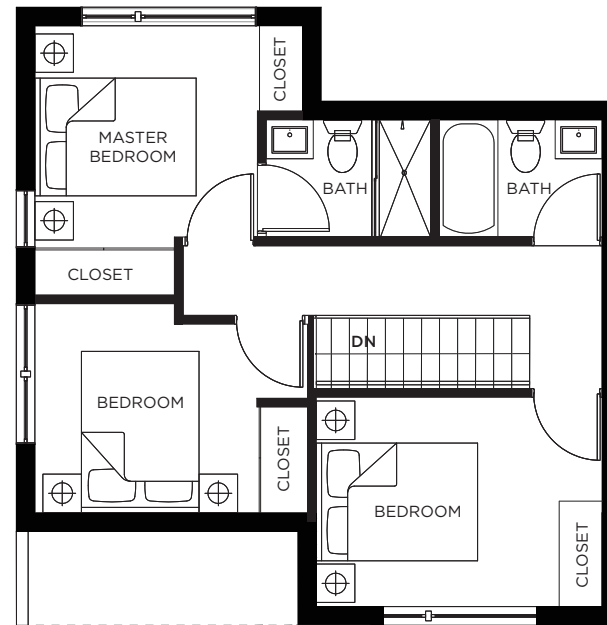

# 4415 WELWYN

UNIT 1 | BUILDING 1

## 3 Bedroom + 2.5 Bathroom

LIVING: 1148 SQ FT | OUTDOOR : 116 SQ FT

MAIN FLOOR: 574 SQ FT

SECOND FLOOR: 574 SQ FT