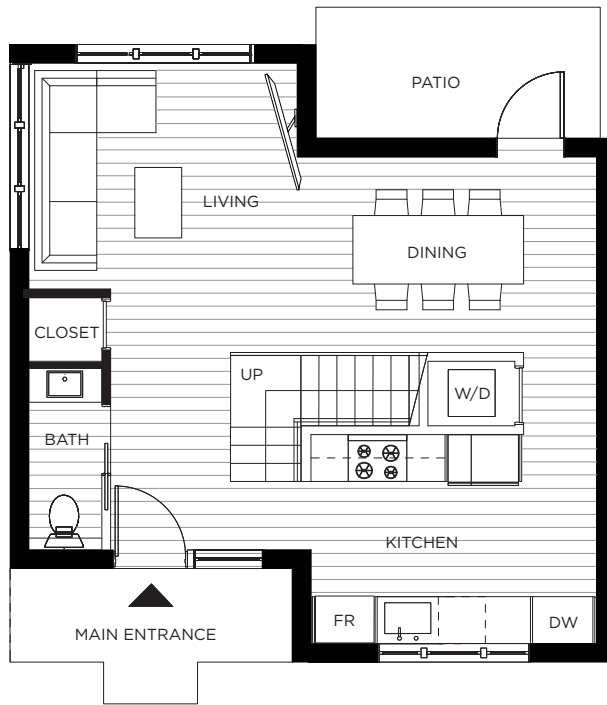

# 4415 WELWYN

UNIT 1 | BUILDING 1

## 3 Bedroom + 2.5 Bathroom

LIVING: 1148 SQ FT | OUTDOOR : 116 SQ FT

MAIN FLOOR: 574 SQ FT

SECOND FLOOR: 574 SQ FT