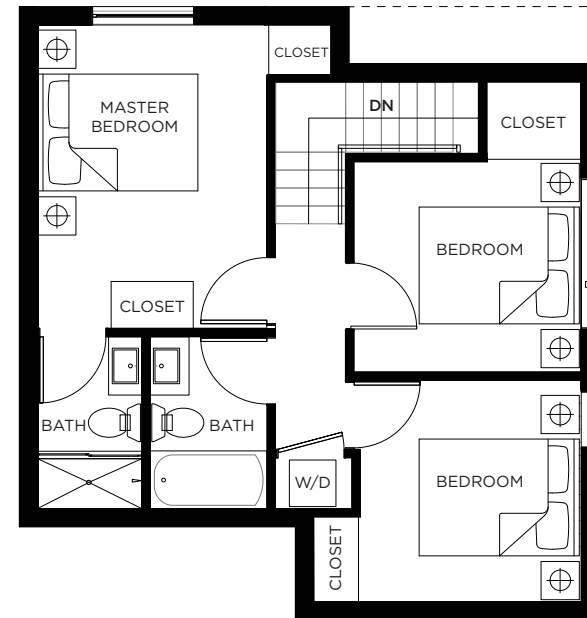

4413 WELWYN

UNIT 2 | BUILDING 1

3 Bedroom + 2.5 Bathroom

LIVING: 1123 SQ FT | OUTDOOR: 185 SQ FT

MAIN FLOOR: 547 SQ FT

SECOND FLOOR: 577 SQ FT