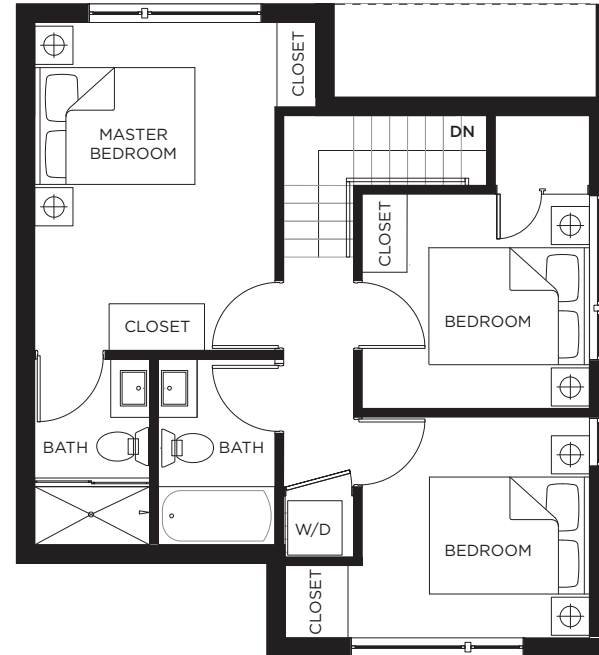

4421 WELWYN

UNIT 4 | BUILDING 2

3 Bedroom + 2.5 Bathroom

LIVING: 1201 SQ FT | OUTDOOR : 183 SQ FT

MAIN FLOOR: 586 SQ FT

SECOND FLOOR: 615 SQ FT