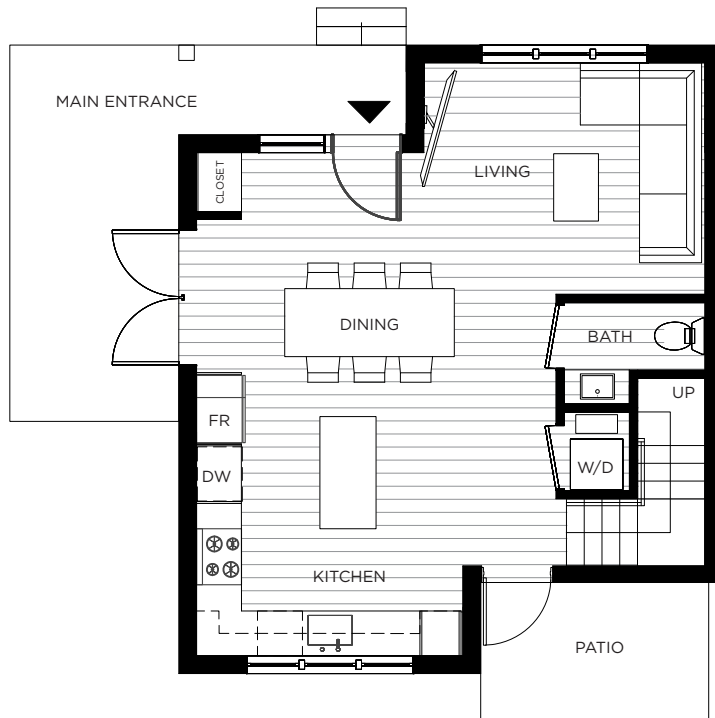

4427 WELWYN

UNIT 5 | BUILDING 3

3 Bedroom + 2.5 Bathroom

LIVING: 1178 SQ FT | OUTDOOR : 231 SQ FT

MAIN FLOOR: 588 SQ FT

SECOND FLOOR: 589 SQ FT