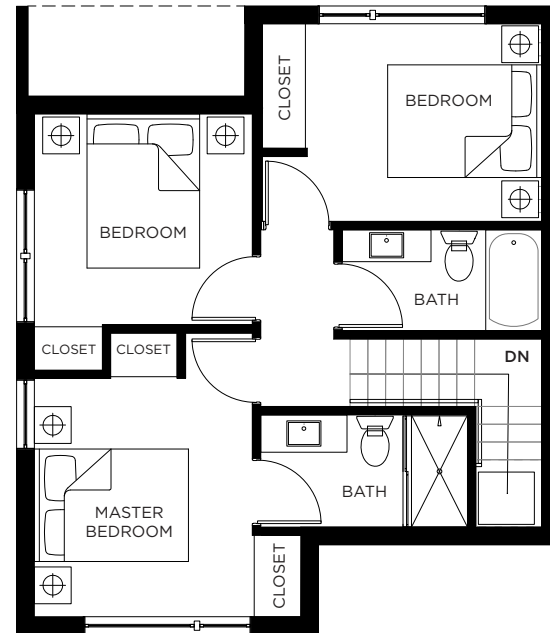

4427 WELWYN

UNIT 5 | BUILDING 3

3 Bedroom + 2.5 Bathroom

LIVING: 1178 SQ FT | OUTDOOR : 231 SQ FT

MAIN FLOOR: 588 SQ FT

SECOND FLOOR: 589 SQ FT