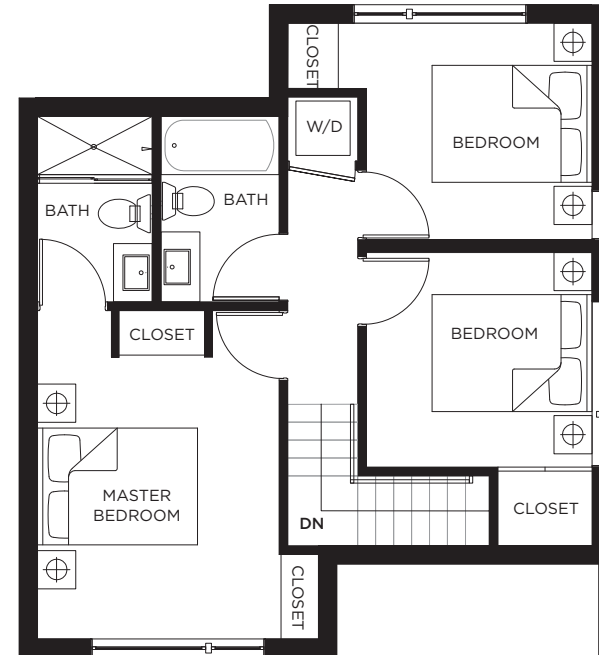

## 3 Bedroom + 2.5 Bathroom

LIVING: 1201 SQ FT | OUTDOOR : 203 SQ FT

MAIN FLOOR: 586 SQ FT

SECOND FLOOR: 615 SQ FT