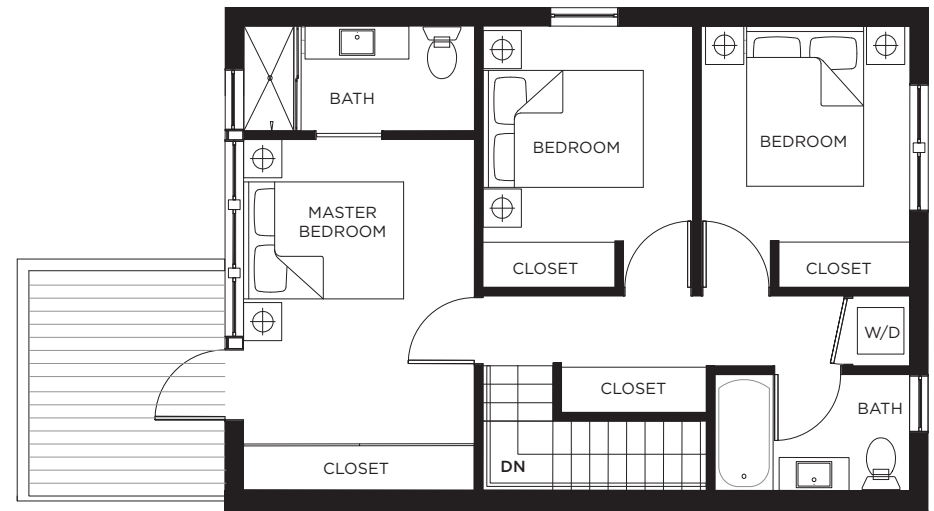

4417 WELWYN

UNIT 7 | BUILDING 4

3 Bedroom + 2 Bathroom

LIVING: 1059 SQ FT | OUTDOOR : 181 SQ FT

MAIN FLOOR: 420 SQ FT

SECOND FLOOR: 638 SQ FT