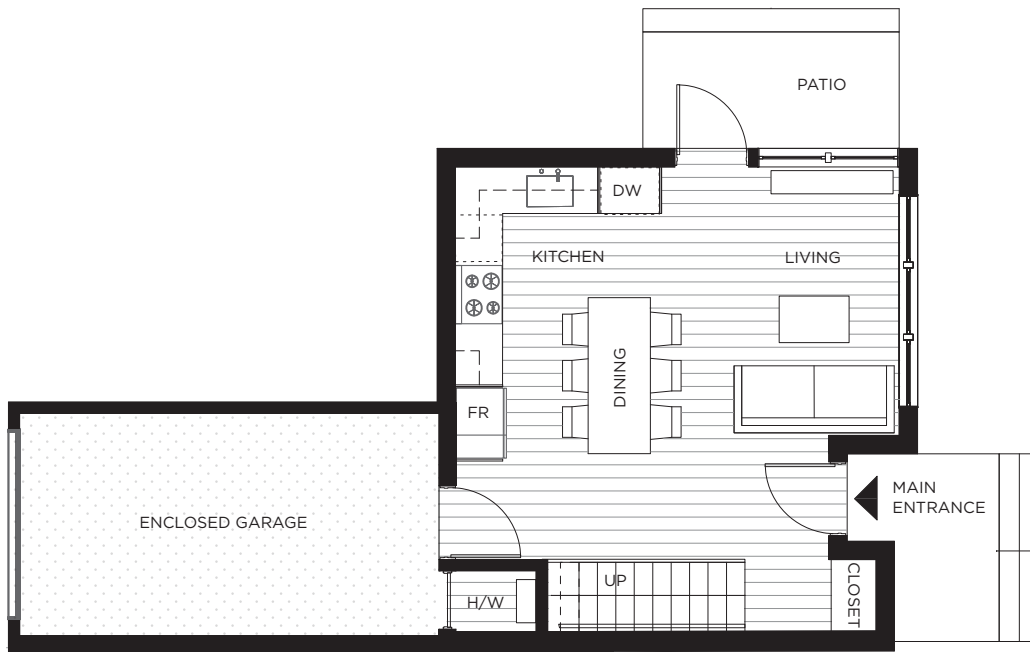

4417 WELWYN

UNIT 7 | BUILDING 4

3 Bedroom + 2 Bathroom

LIVING: 1059 SQ FT | OUTDOOR : 181 SQ FT

MAIN FLOOR: 420 SQ FT

SECOND FLOOR: 638 SQ FT