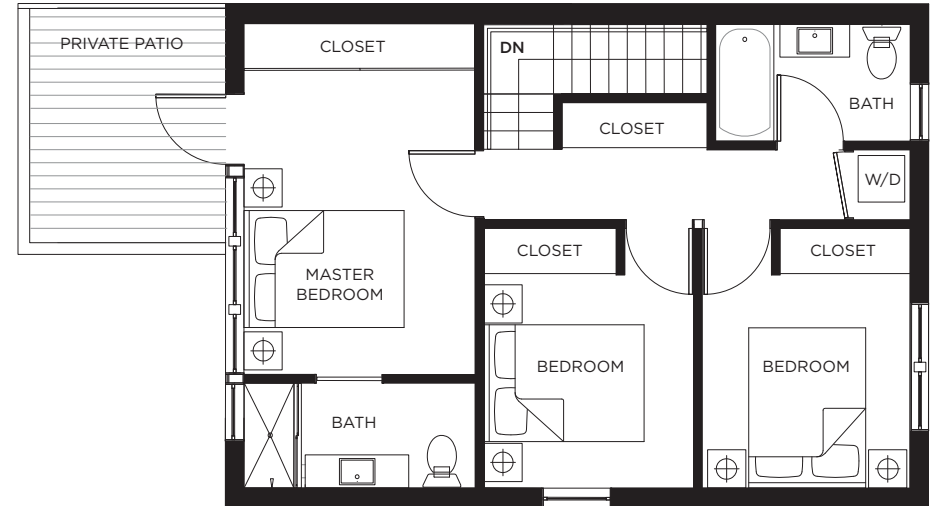

4419 WELWYN

UNIT 8 | BUILDING 4

3 Bedroom + 2 Bathroom

LIVING: 1059 SQ FT | OUTDOOR : 181 SQ FT

MAIN FLOOR: 420 SQ FT

SECOND FLOOR: 638 SQ FT