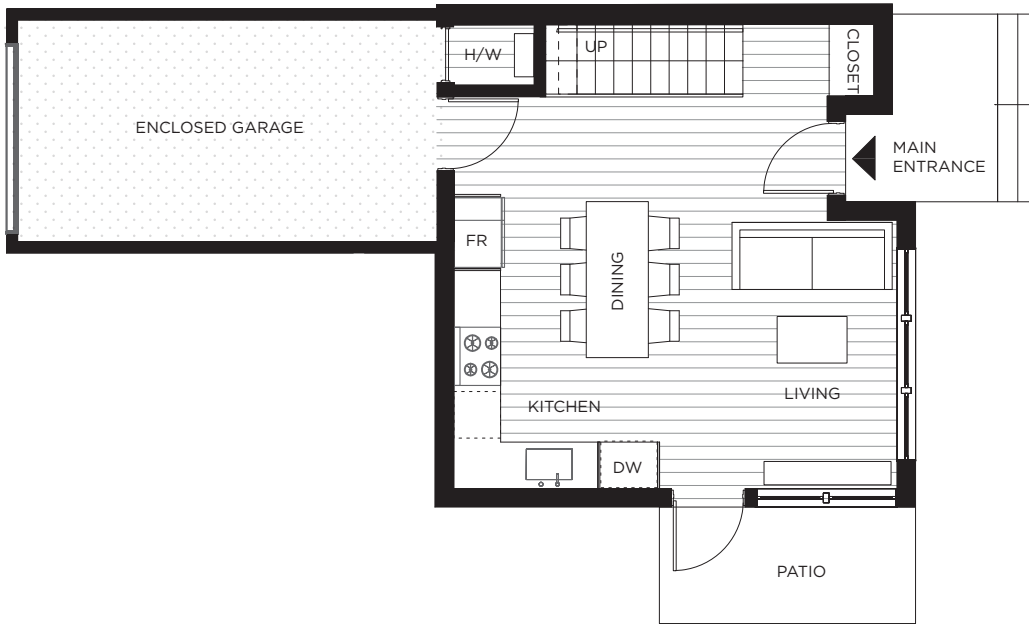

4419 WELWYN

UNIT 8 | BUILDING 4

3 Bedroom + 2 Bathroom

LIVING: 1059 SQ FT | OUTDOOR : 181 SQ FT

MAIN FLOOR: 420 SQ FT

SECOND FLOOR: 638 SQ FT