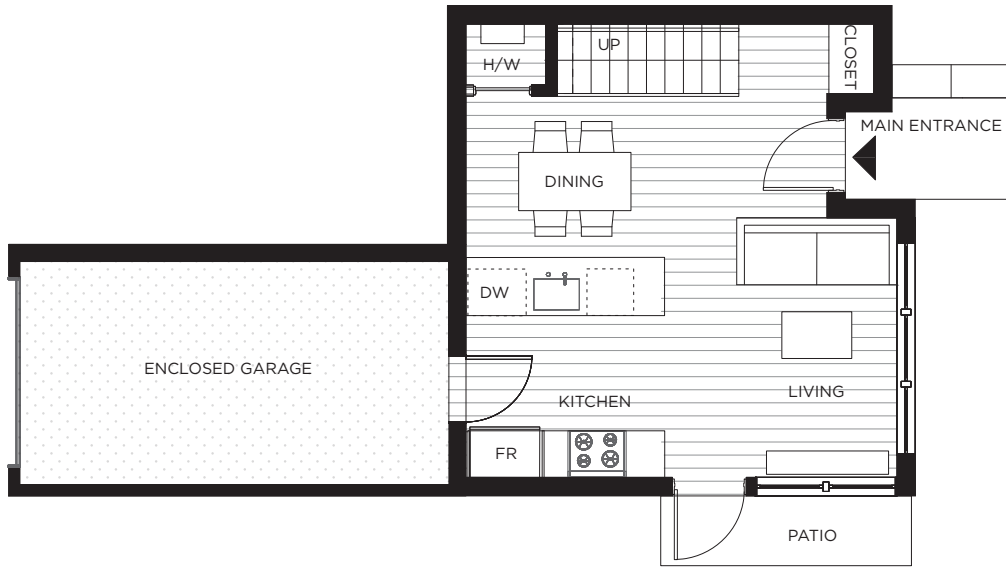

4425 WELWYN

UNIT 9 | BUILDING 5

3 Bedroom + 2 Bathroom

LIVING: 1064 SQ FT | OUTDOOR : 192 SQ FT

MAIN FLOOR: 422 SQ FT

SECOND FLOOR: 642 SQ FT