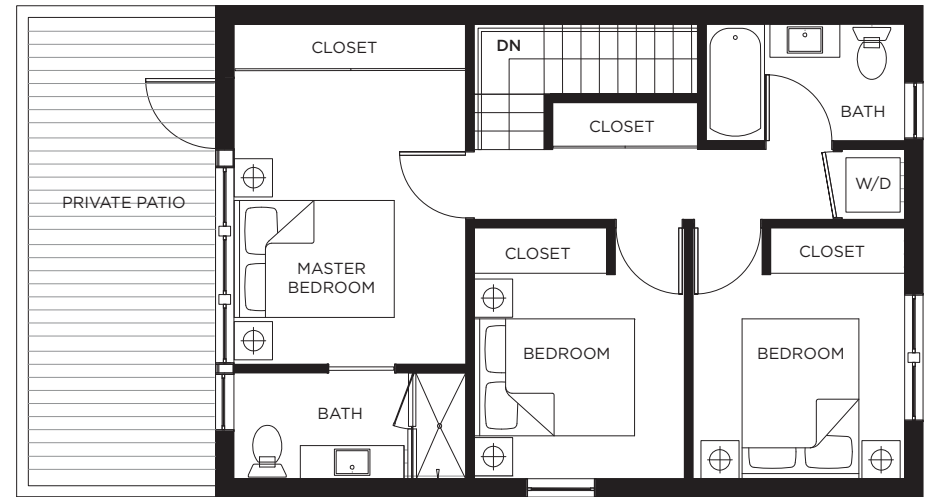

4425 WELWYN

UNIT 9 | BUILDING 5

3 Bedroom + 2 Bathroom

LIVING: 1064 SQ FT | OUTDOOR : 192 SQ FT

MAIN FLOOR: 422 SQ FT

SECOND FLOOR: 642 SQ FT